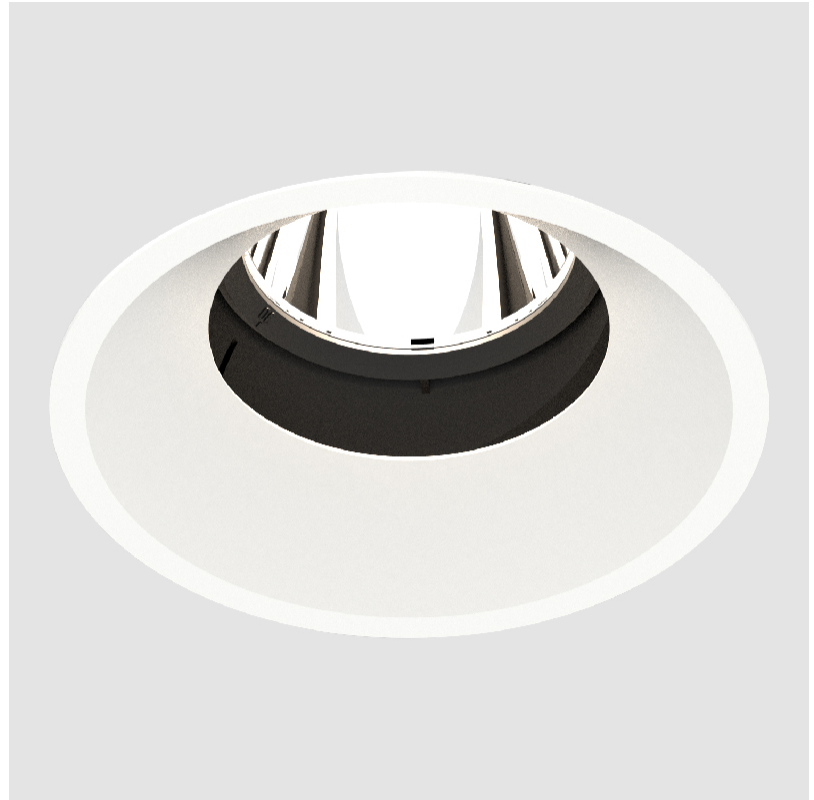

### A35296-

base number    Color    Finishes    Reflector  
 Temperature    (Diamond)    Options

- To build a product code in our configurator select the specify button on the base model # product page
- To build a manual product code on this datasheet choose from the options listed below in blue font and add the suffix to the base model #

#### GENERAL

Series: Bioniq  
 Subseries: Bioniq Round Semi Adjustable  
 Brand: Prolight  
 Division: Architectural  
 Mounting Type: Recessed  
 Mounting Location: Ceiling  
 Subcategory: Downlight

### GENERAL

Series: Bioniq  
 Subseries: Bioniq Round Semi Adjustable  
 Brand: Prolicht  
 Division: Architectural  
 Mounting Type: Recessed  
 Mounting Location: Ceiling  
 Subcategory: Downlight

### PHYSICAL

Shape: Round  
 Diameter (mm): 139  
 Diameter (in): 5 1/2  
 Height (mm): 137  
 Height (in): 5 3/8  
 Ceiling Thickness (mm): 10 / 12.5 / 15  
 Ceiling Thickness (in): 3/8 or 1/2 or 9/16  
 Min. Recessing Depth (mm): 150  
 Min. Recessing Depth (in): 5 7/8  
 Light Distribution: Adjustable / Downlight  
 Weight (kg): 0.814  
 Weight (lbs): 1.79  
 Fixture Finish: SSR / BKV / CWI / CRY / HAB / UFT / ITA / RUA / FTG / MYG / LOD / PUS / FRO / FUP / KIA / POP / BLS / SPG / MEY / GOH / GUM / CHC / COM / ABZ / JAG / OBR / MOS / ROR  
 Fixture Material: Aluminum Die Cast  
 Cut-out Measurements: 130mm / 5 1/8"