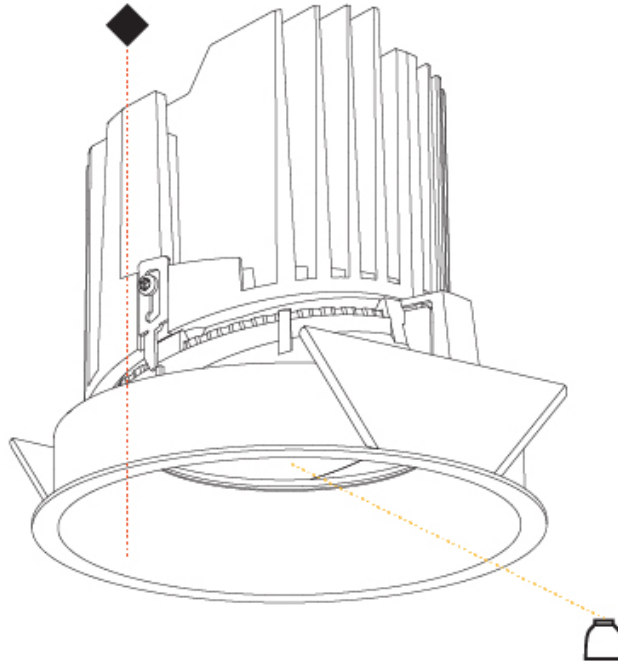

BIONIQ ROUND SEMI ADJUSTABLE RECESSED

A35308-

PROJECT

TYPE

SPECIFIER

QUANTITY

DATE

A