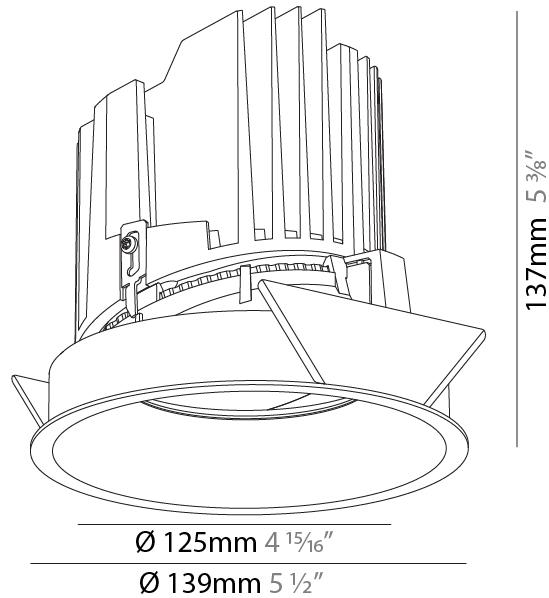

PHYSICAL

Shape: Round
Diameter (mm): 139
Diameter (in): 5 1/2
Height (mm): 137
Height (in): 5 3/8
Ceiling Thickness (mm): 10 / 12.5 / 15
Ceiling Thickness (in): 3/8 or 1/2 or 9/16
Min. Recessing Depth (mm): 150
Min. Recessing Depth (in): 5 7/8
Light Distribution: Adjustable / Downlight
Weight (kg): 0.856
Weight (lbs): 1.89
Fixture Finish: SSR / BKV / CWI / CRY / HAB / UFT / ITA / RUA / FTG / MYG / LOD / PUS / FRO / FUP / KIA / POP / BLS / SPG / MEY / GOH / GUM / CHC / COM / ABZ / JAG / OBR / MOS / ROR
Fixture Material: Aluminum Die Cast
Cut-out Measurements: 130mm / 5 1/8"

ELECTRICAL

Lamp Type: LED (Zhaga Standard)
Input Wattage (W): 28.6
Total Output Wattage (W): 26
Dimming: Tri-Mode (Non-Dimming and Phase Dimming (120Vac only) and 0-10V Dimming)
Driver Included: No
Driver Location: Recessed Housing
Driver Type: Constant Current - Universal
Driver Class: Class 2
Housing: See components
Input Voltage (V): 120 - 277
Constant Current (MA): 700

LED

Number of LEDs: 1
Color Temperature (°K): 2700 / 3000 / 3500 / 4000
Max. Delivered Lumen (lm): 1890 / 1930 / 2028 / 2070
Nominal Lumen (lm): 3210 / 3290 / 3459 / 3530
CRI: >90 CRI
Efficiency (%): 0.631
Lamp Life (hrs): 50000

OPTICAL

Reflector: 20 / 25 / 40
Adjustability: Rotational 355°; Tilt 10°

RATINGS AND CERTIFICATIONS

Certified By: Certified for North American Standards
IP rating: IP54

	130mm 5 1/8"	150mm 5 7/8"	10 | 15mm 3/8" | 9/16"	10°	355°