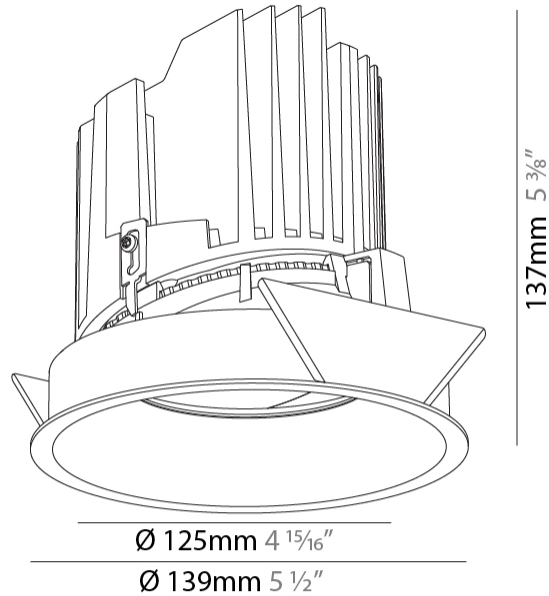

PHYSICAL

Shape: Round
Diameter (mm): 139
Diameter (in): 5 1/2
Height (mm): 137
Height (in): 5 3/8
Ceiling Thickness (mm): 10 / 12.5 / 15
Ceiling Thickness (in): 3/8 or 1/2 or 9/16
Min. Recessing Depth (mm): 150
Min. Recessing Depth (in): 5 7/8
Light Distribution: Adjustable / Downlight
Weight (kg): 0.856
Weight (lbs): 1.89
Fixture Finish: SSR / BKV / CWI / CRY / HAB / UFT / ITA / RUA / FTG / MYG / LOD / PUS / FRO / FUP / KIA / POP / BLS / SPG / MEY / GOH / GUM / CHC / COM / ABZ / JAG / OBR / MOS / ROR
Fixture Material: Aluminum Die Cast
Cut-out Measurements: 130mm / 5 1/8"

ELECTRICAL

Lamp Type: LED (Zhaga Standard)
Input Wattage (W): 28.6
Total Output Wattage (W): 26
Dimming: Tri-Mode (Non-Dimming and Phase Dimming (120Vac only) and 0-10V Dimming)
Driver Included: No
Driver Location: Recessed Housing
Driver Type: Constant Current - Universal
Driver Class: Class 2
Housing: See components
Input Voltage (V): 120 - 277
Constant Current (MA): 700

LED

Number of LEDs: 1
Color Temperature (°K): 2700 / 3000 / 3500 / 4000
Max. Delivered Lumen (lm): 2030 / 2080 / 2185 / 2230
Nominal Lumen (lm): 3210 / 3290 / 3459 / 3530
CRI: >90 CRI
Efficiency (%): 0.631
Lamp Life (hrs): 50000

OPTICAL

Reflector: 20 / 40 / 60
Adjustability: Rotational 355°; Tilt 10°

RATINGS AND CERTIFICATIONS

Certified By: Certified for North American Standards
IP rating: IP20